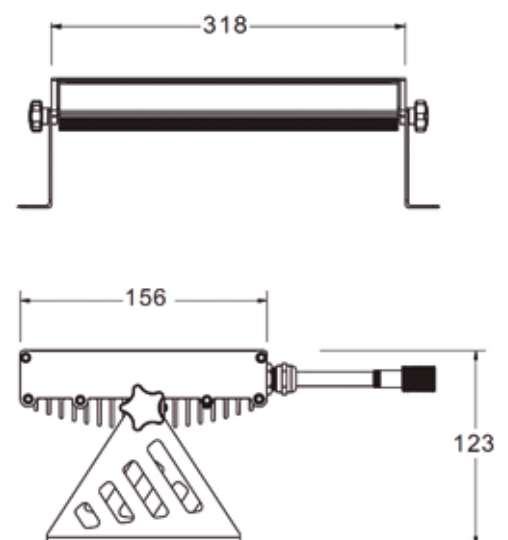

Technical Characteristics

- LED light source: 18 Edison
- 3-in-1 RGB LED
- Projection angle: 50°
- Projection distance: 20m
- External 24Vdc Power Supply
- Max Current 2A
- Power Consumption 50W
- Weight 3Kg
- Power Supply cable IP65 water-resistant
- Controller compatible with all DMX systems