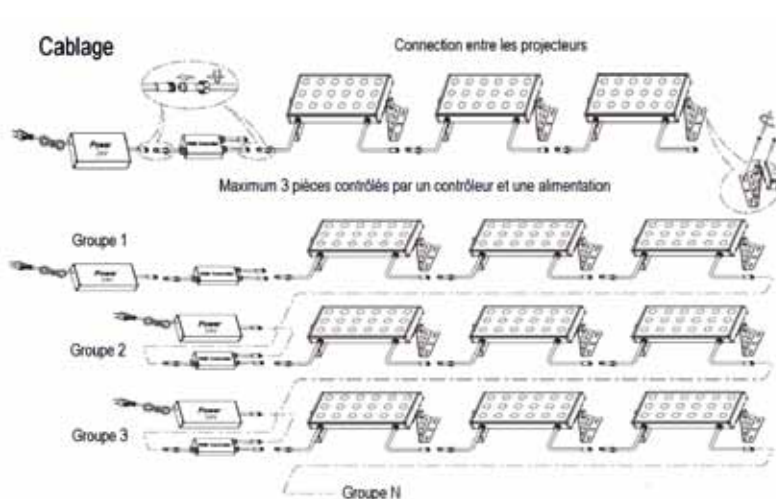

Technical Characteristics

- LED light source: 18 Edison
- 3-in-1 RGB LED
- Projection angle: 50°
- Projection distance: 20m
- External 24Vdc Power Supply
- Max Current 2A
- Power Consumption 50W
- Weight 3Kg
- Power Supply cable IP65 water-resistant
- Controller compatible with all DMX systems