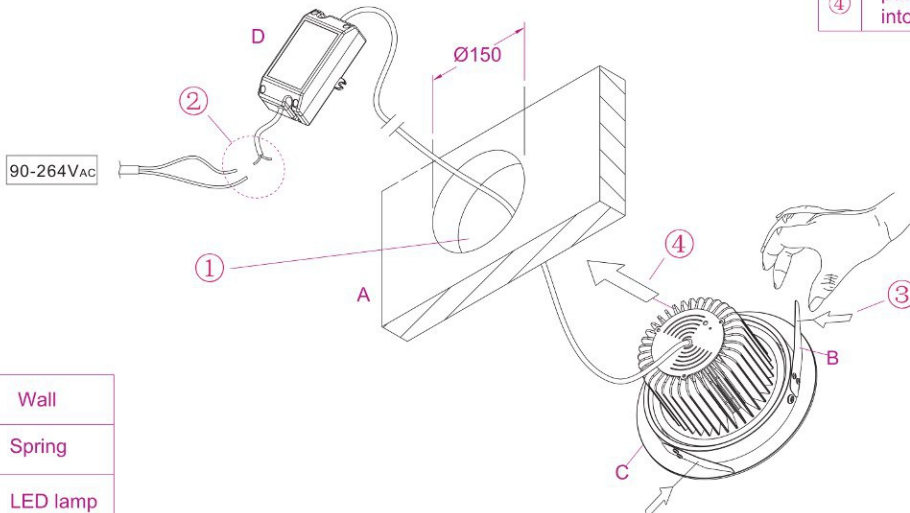

43 rue de Trévise --
75009 Paris
+33 1 40 27 09 24
contact@flexledlight.fr
www.flexledlight.fr

Height	Avg./Nadir.E	Angle:61.10deg	Diameter
0.5m	2288.74/4187.25lx		59.02cm
1.0m	572.18/1046.81lx		118.04cm
1.5m	254.30/465.25lx		177.07cm
2.0m	143.05/261.70lx		236.09cm
3.0m	63.58/116.31lx		354.13cm

SC-DL18-HC-W

Height	Avg./Nadir.E	Angle:68.40deg	Diameter
0.5m	1604.87/3049.26lx		67.96cm
1.0m	401.22/762.31lx		135.92cm
1.5m	178.32/338.81lx		203.88cm
2.0m	100.30/190.58lx		271.84cm
3.0m	44.58/84.70lx		407.76cm

SC-DL18-HC-WW

SC-DL18-HC-W

SC-DL18-HC-WW

- ① make a hole
- ② connect the power wire
- ③ push spring
- ④ put the lamp into the hole

A	Wall
B	Spring
C	LED lamp
D	Driver