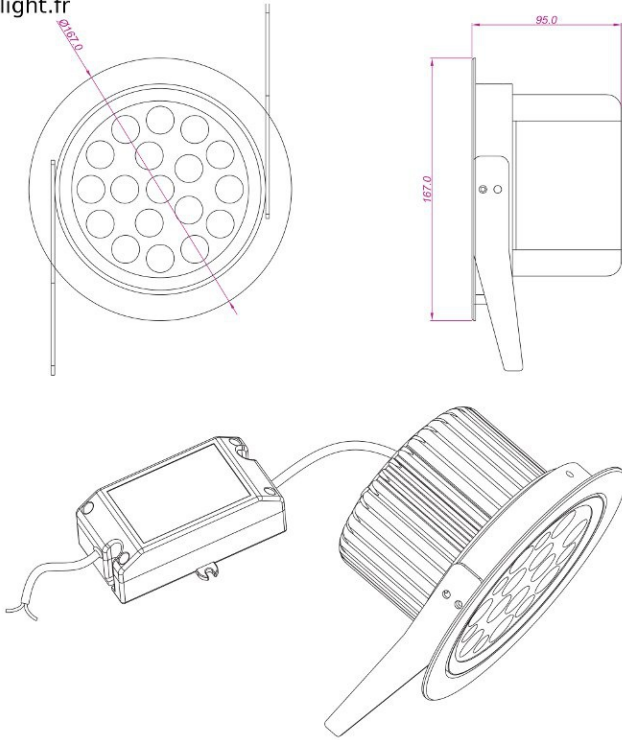

43 rue de Trévise --
75009 Paris
+33 1 40 27 09 24
contact@flexledlight.fr
www.flexledlight.fr

Height	Avg./Nadir.E	Angle:61.10deg	Diameter
0.5m	2288.74/4187.25lx		59.02cm
1.0m	572.18/1046.81lx		118.04cm
1.5m	254.30/465.25lx		177.07cm
2.0m	143.05/261.70lx		236.09cm
3.0m	63.58/116.31lx		354.13cm

SC-DL18-HC-W

Height	Avg./Nadir.E	Angle:68.40deg	Diameter
0.5m	1604.87/3049.26lx		67.96cm
1.0m	401.22/762.31lx		135.92cm
1.5m	178.32/338.81lx		203.88cm
2.0m	100.30/190.58lx		271.84cm
3.0m	44.58/84.70lx		407.76cm

SC-DL18-HC-WW

SC-DL18-HC-W

SC-DL18-HC-WW

- ① make a hole
- ② connect the power wire
- ③ push spring
- ④ put the lamp into the hole

A	Wall
B	Spring
C	LED lamp
D	Driver